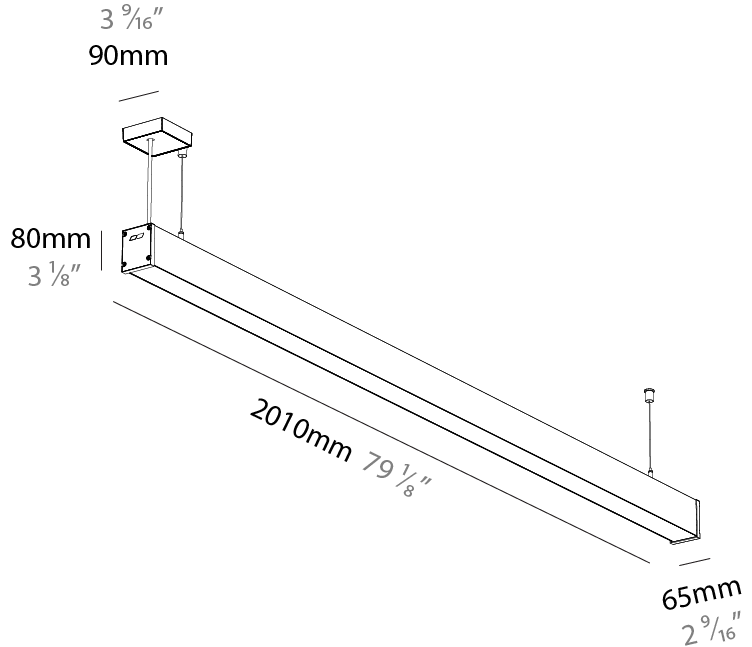

GENERAL

Series: Slider Straight IP54
Partner: Prolicht
Division: Architectural
Installation: Suspension
Product Type: Linear Profiles
Mounting Location: Ceiling
Light Distribution: Direct

PHYSICAL

Shape: Rectangle
Length (mm): 2010
Length (in): 79 1/8"
Width (mm): 65
Width (in): 2 9/16"
Height (mm): 80
Height (in): 3 1/8"
Weight (kg): 2.200

Diffuser: Diffuser - Opal, Micro-prism, Clear Micro-prism, Glare Control, Wallwasher Right, Wallwasher Left, Wallwash Double Asymmetric

Fixture Finish: SSR / BKV / CWI / CRY / HAB / UFT / ITA / RUA / FTG / MYG / LOD / PUS / FRO / FUP / KIA / POP / BLS / SPG / MEY / GOH / CHC / COM / ABZ / JAG / OBR / MOS / ROR

Fixture Material: Aluminum Die Cast
Cable Details: 2,000mm/78 3/4" or 6,000mm/236 1/4" Transparent Cable

ELECTRICAL

Lamp Type: LED (Zhaga Standard)
Input Wattage (W): 43
Total Output Wattage (W): 39.1
Dimming: Non-Dimmable
Driver Included: No
Driver Location: Remote
Driver Class: Class 2
Input Voltage (V): 120
Upon Request: DALI Dimming, MATTER Dimming

LED

Color Temperature (°K): 2700 / 3000 / 3500 / 4000
Max. Delivered Lumen (lm): 4426 - 6153
Nominal Lumen (lm): 6830 - 7130
CRI: >90 CRI
Lamp Life (hrs): 50000

OPTICAL

RATINGS AND CERTIFICATIONS

Certified By: Certified for North American Standards
IP rating: IP54