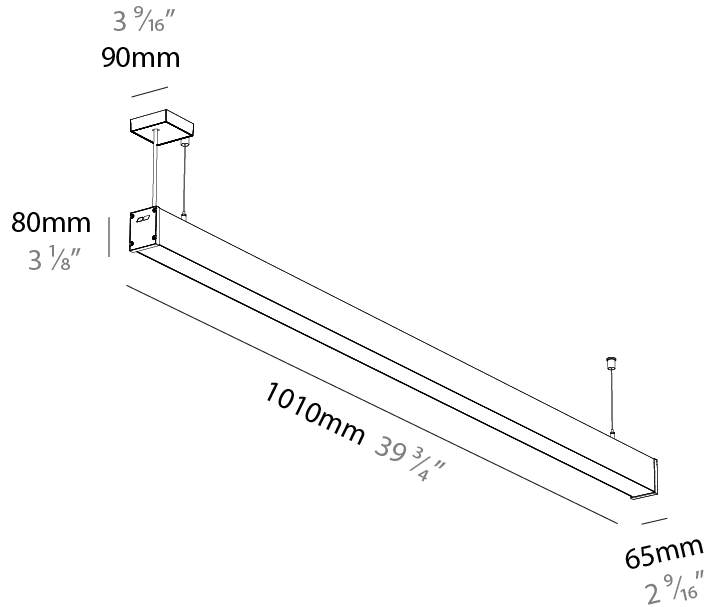

GENERAL

Series: Slider Straight IP54
Partner: Prolicht
Division: Architectural
Installation: Suspension
Product Type: Linear Profiles
Mounting Location: Ceiling
Light Distribution: Direct

PHYSICAL

Shape: Rectangle
Length (mm): 1010
Length (in): 39 3/4
Width (mm): 65
Width (in): 2 9/16
Height (mm): 80
Height (in): 3 1/8
Weight (kg): 2.200

Diffuser: Diffuser - Opal, Micro-prism, Clear Micro-prism, Glare Control, Wallwasher Right, Wallwasher Left, Wallwash Double Asymmetric

Fixture Finish: SSR / BKV / CWI / CRY / HAB / UFT / ITA / RUA / FTG / MYG / LOD / PUS / FRO / FUP / KIA / POP / BLS / SPG / MEY / GOH / CHC / COM / ABZ / JAG / OBR / MOS / ROR

Fixture Material: Aluminum Die Cast
Cable Details: 2,000mm/78 3/4" or 6,000mm/236 1/4" Transparent Cable

ELECTRICAL

Lamp Type: LED (Zhaga Standard)
Input Wattage (W): 22
Total Output Wattage (W): 20
Dimming: Non-Dimmable
Driver Included: No
Driver Location: Remote
Driver Class: Class 2
Input Voltage (V): 120
Upon Request: DALI Dimming, MATTER Dimming

LED

Color Temperature (°K): 2700 / 3000 / 3500 / 4000
Max. Delivered Lumen (lm): 2210 - 3072
Nominal Lumen (lm): 3410 - 3560
CRI: >90 CRI
Lamp Life (hrs): 50000

OPTICAL

RATINGS AND CERTIFICATIONS

Certified By: Certified for North American Standards
IP rating: IP54