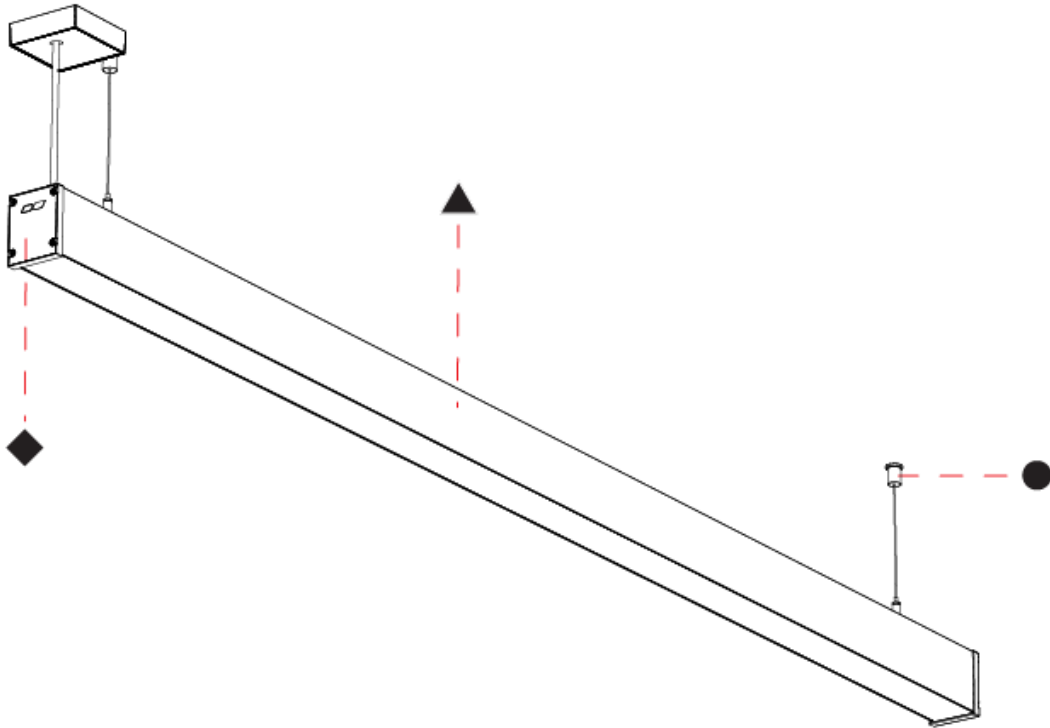

SLIDER STRAIGHT IP54 SUSPENSION

A300933-

PROJECT _____

TYPE _____

SPECIFIER _____

QUANTITY _____

DATE _____

A